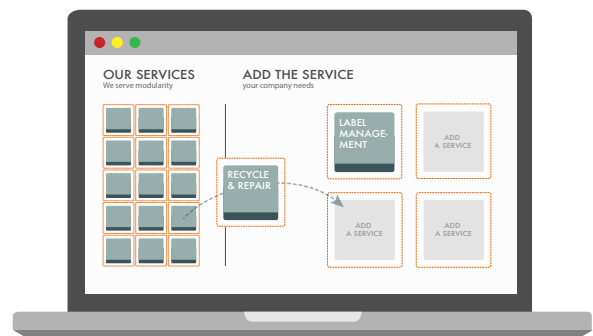

SERVICE MODULES:

Flexibility throughout the returns process. Depending on the complexity of your current and future setup and goals, we will design the proper solution, adding services when and where required.

COMPOSE YOUR OWN
SERVICES PORTFOLIO

HOW IT WORKS

We provide high quality services like repair and refurbishment, cleaning and re-packaging, data wiping, product auditing and product testing for small domestic appliances, electronics, electrical products and large goods. A range of our offerings:

BENEFITS & IMPACT

Different return reasons require different return services. Together we determine what works best for your specific needs. During this process, we will combine, add and change services from our services menu until we established the perfect service for you.

New services become available as we are continuously developing, meaning you can always add or remove a service.

GET IN TOUCH WITH ONE OF OUR EXPERTS!